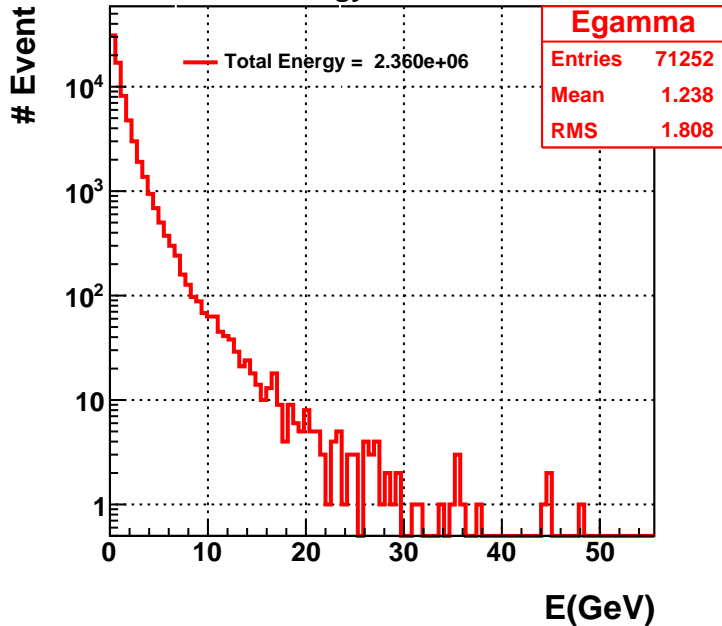

Energy of All Event

Energy per Event